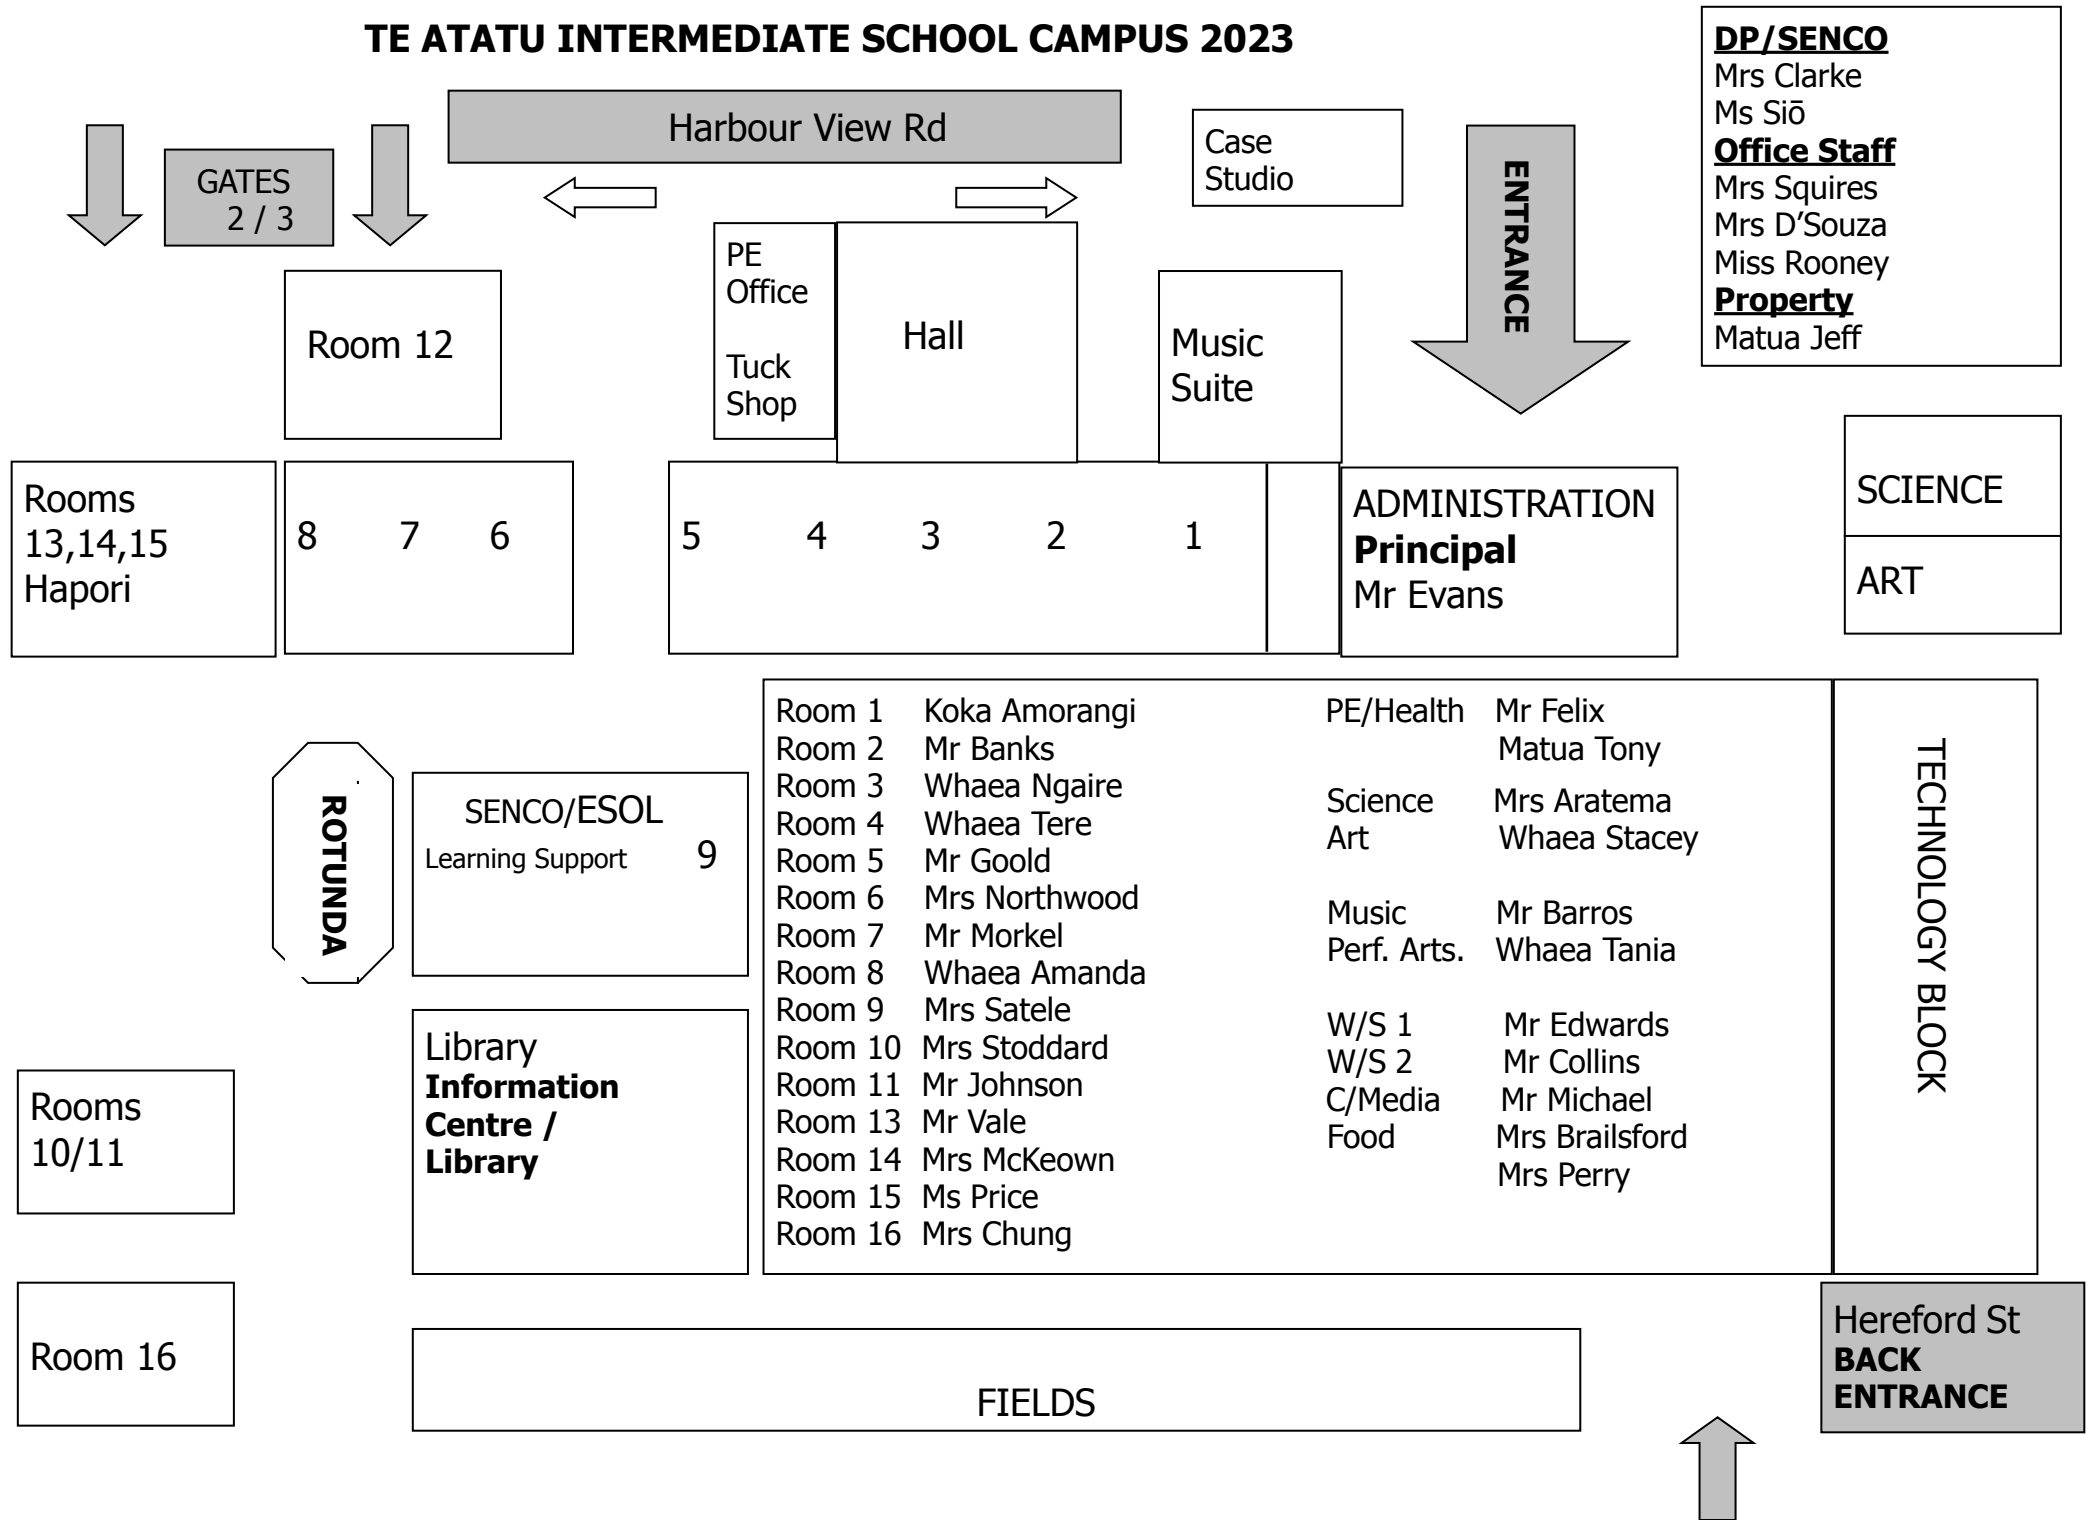

TE ATATU INTERMEDIATE SCHOOL CAMPUS 2023

DP/SENCO
 Mrs Clarke
 Ms Siō
Office Staff
 Mrs Squires
 Mrs D'Souza
 Miss Rooney
Property
 Matua Jeff

ADMINISTRATION
Principal
 Mr Evans

SCIENCE
 ART

Room 1	Koka Amorangi	PE/Health	Mr Felix
Room 2	Mr Banks		Matua Tony
Room 3	Whaea Ngaire	Science	Mrs Aratema
Room 4	Whaea Tere	Art	Whaea Stacey
Room 5	Mr Goold	Music	Mr Barros
Room 6	Mrs Northwood	Perf. Arts.	Whaea Tania
Room 7	Mr Morkel		
Room 8	Whaea Amanda		
Room 9	Mrs Satele	W/S 1	Mr Edwards
Room 10	Mrs Stoddard	W/S 2	Mr Collins
Room 11	Mr Johnson	C/Media	Mr Michael
Room 13	Mr Vale	Food	Mrs Brailsford
Room 14	Mrs McKeown		Mrs Perry
Room 15	Ms Price		
Room 16	Mrs Chung		

TECHNOLOGY BLOCK

FIELDS

Hereford St
BACK ENTRANCE