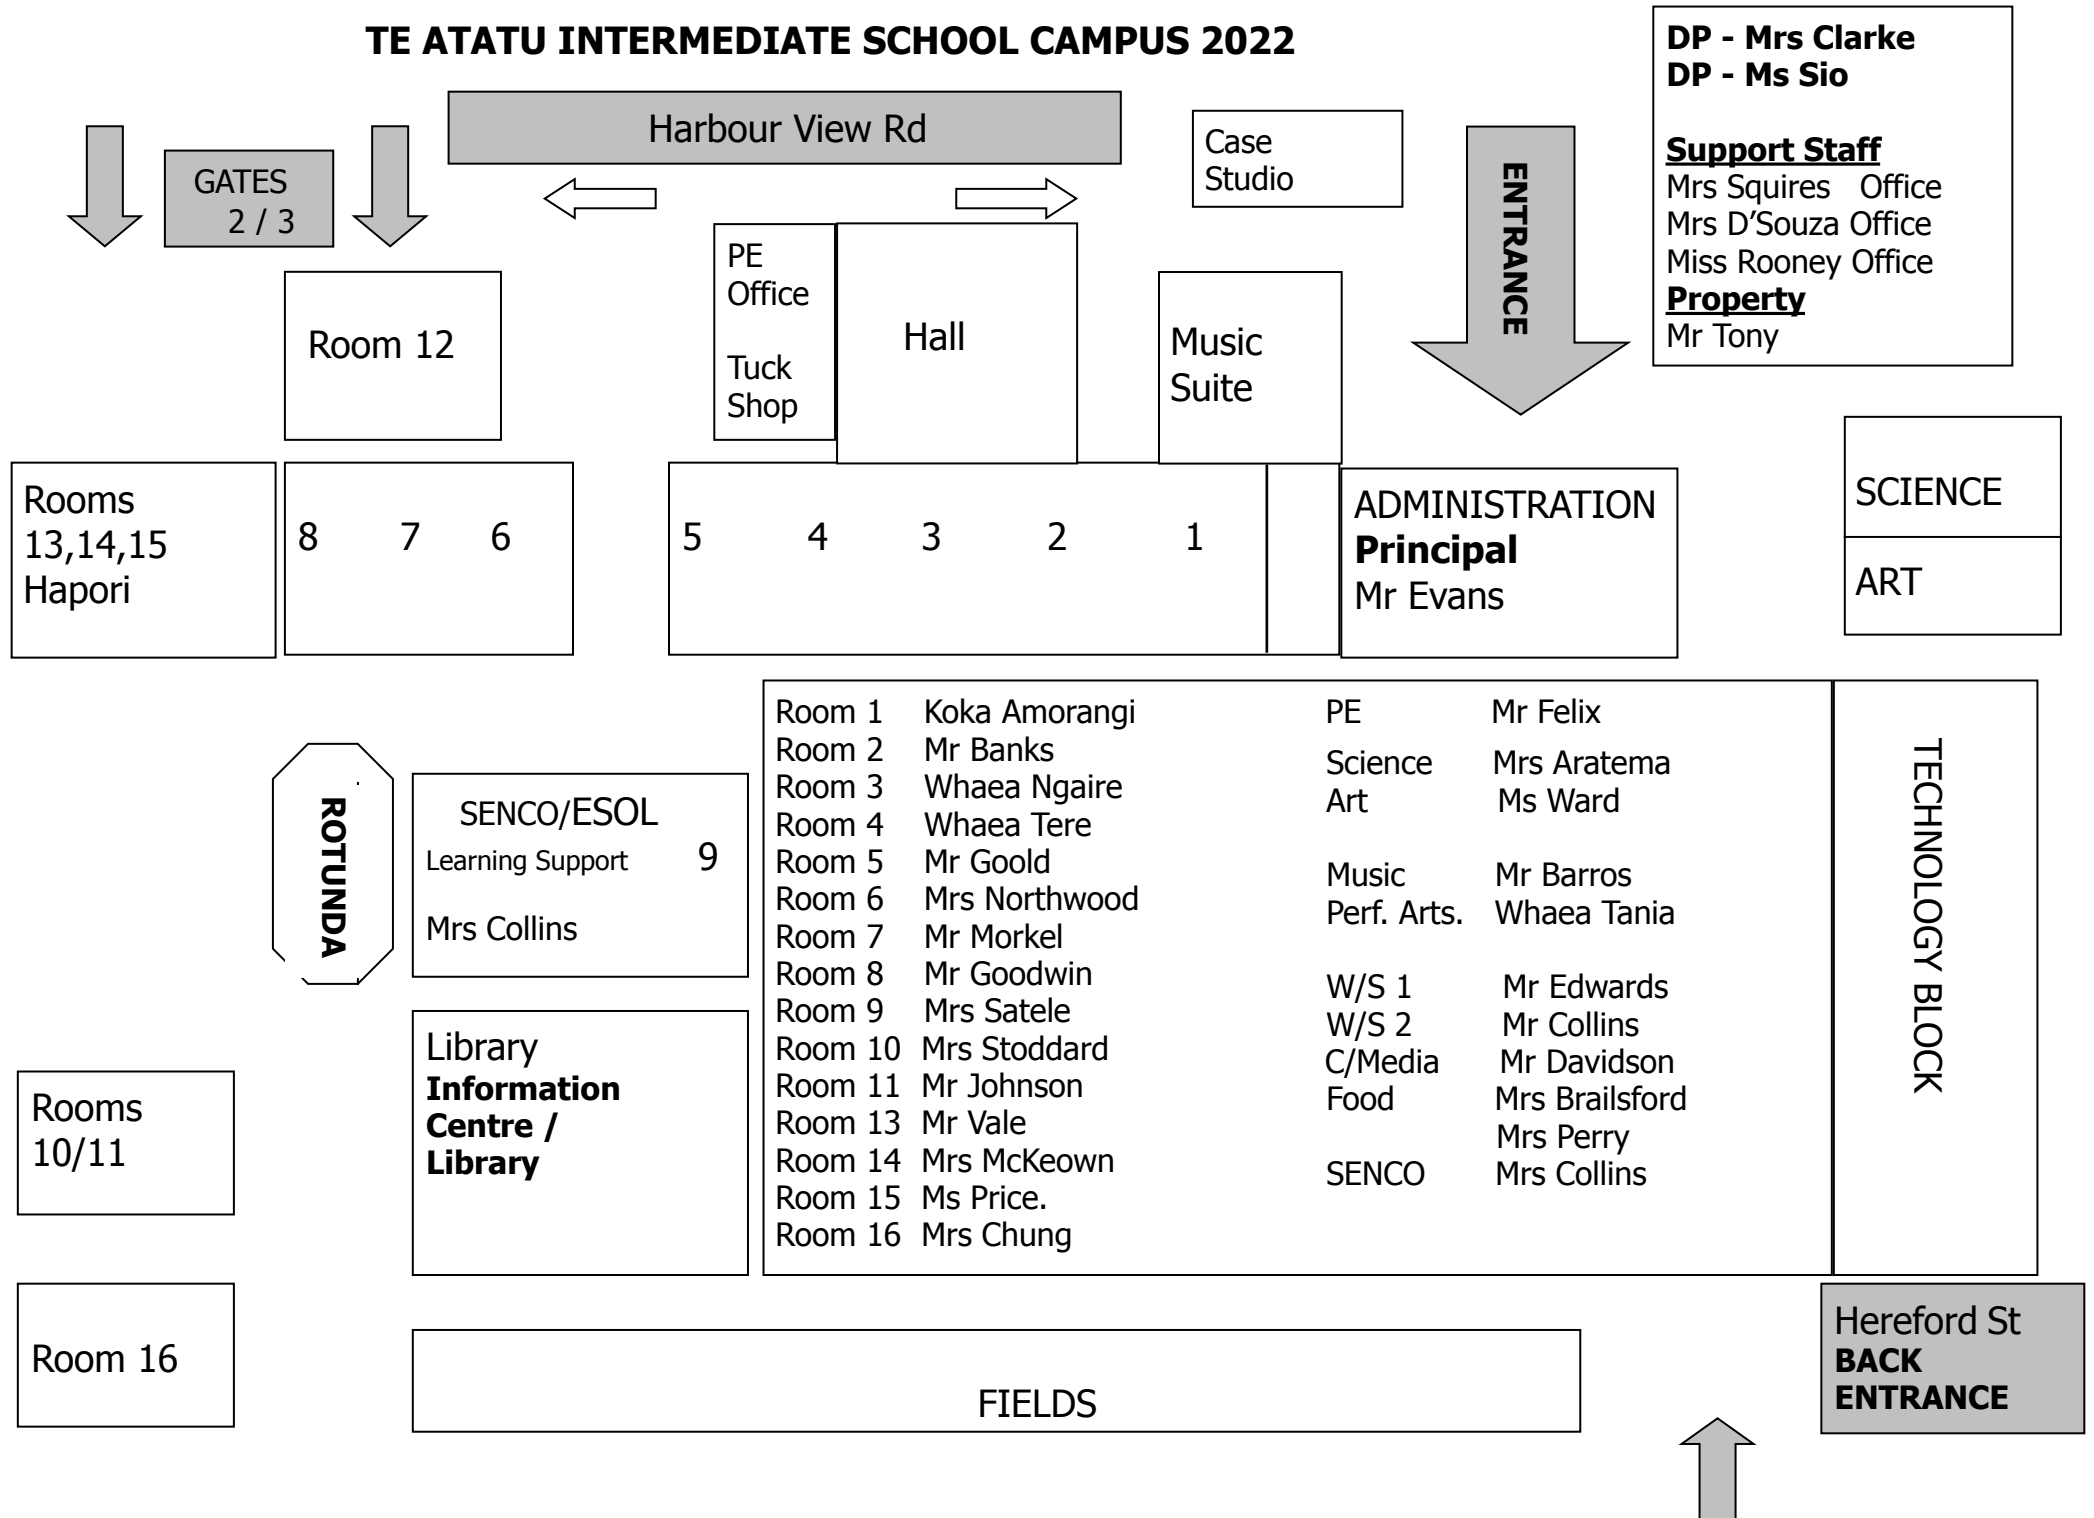

TE ATATU INTERMEDIATE SCHOOL CAMPUS 2022

DP - Mrs Clarke
DP - Ms Sio

Support Staff
 Mrs Squires Office
 Mrs D'Souza Office
 Miss Rooney Office

Property
 Mr Tony

PE Office
 Tuck Shop

Hall

Music Suite

ENTRANCE

5 4 3 2 1

ADMINISTRATION
Principal
 Mr Evans

SCIENCE

ART

Room 1	Koka Amorangi	PE	Mr Felix
Room 2	Mr Banks	Science	Mrs Aratema
Room 3	Whaea Ngaire	Art	Ms Ward
Room 4	Whaea Tere		
Room 5	Mr Goold	Music	Mr Barros
Room 6	Mrs Northwood	Perf. Arts.	Whaea Tania
Room 7	Mr Morkel		
Room 8	Mr Goodwin	W/S 1	Mr Edwards
Room 9	Mrs Satele	W/S 2	Mr Collins
Room 10	Mrs Stoddard	C/Media	Mr Davidson
Room 11	Mr Johnson	Food	Mrs Brailsford
Room 13	Mr Vale		Mrs Perry
Room 14	Mrs McKeown	SENCO	Mrs Collins
Room 15	Ms Price.		
Room 16	Mrs Chung		

TECHNOLOGY BLOCK

SENCO/ESOL
 Learning Support 9
 Mrs Collins

Library
Information Centre / Library

ROTUNDA

Rooms 10/11

Room 16

FIELDS

Hereford St
BACK ENTRANCE